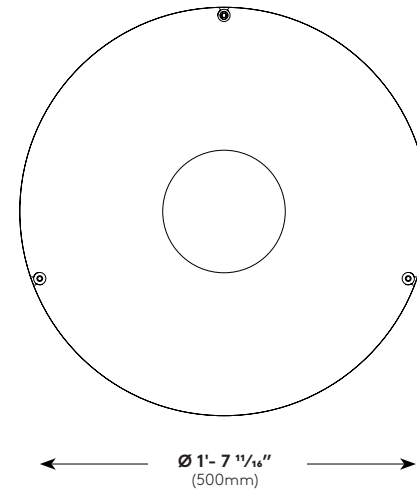

Aya integrates functions for future-oriented luminaires and fulfills requirements for sustainable lighting, all while emphasizing the natural beauty of urban spaces.

Product Specifications

- Series:** Aya
- Mounting:** Single Post Top · Round Pole; Straight or Tapered up to 20'
- Distributions:** Symmetric Round · Asymmetric Narrow
- Output** High Output - 5700lm · Low Output - 2850lm · up to 119lm/W
- CCT/CRI** Biological Red · 2700K · 3000K · 3500K · 4000K · 5000K; 80CRI
- Options:** DALI-2 Dimming · GFCI/USB receptacles · Photocell on pole · NEMA Socket · Decorative base covers