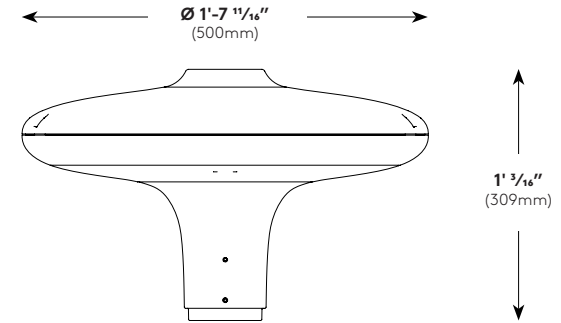

Aya integrates functions for future-oriented luminaires and fulfills requirements for sustainable lighting, all while emphasizing the natural beauty of urban spaces.

Product Specifications

- Series:** Aya
- Mounting:** Single Post Top · Round Pole; Straight or Tapered up to 20'
- Distributions:** Symmetric Round · Asymmetric Narrow
- Output** High Output - 5700lm · Low Output - 2850lm · up to 119lm/W
- CCT/CRI** Biological Red · 2700K · 3000K · 3500K · 4000K · 5000K; 80CRI
- Options:** DALI-2 Dimming · GFCI/USB receptacles · Photocell on pole · NEMA Socket · Decorative base covers