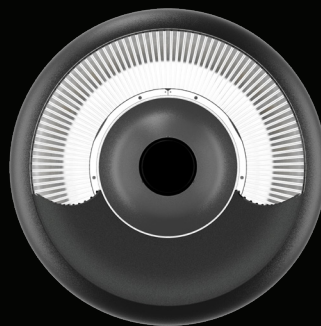

Aya integrates functions for future-oriented luminaires and fulfills requirements for sustainable lighting, all while emphasizing the natural beauty of urban spaces.

Product Specifications

- Series:** Aya
- Mounting:** Single Post Top · Round Pole; Straight or Tapered up to 20'
- Distributions:** Symmetric Round · Asymmetric Narrow
- Output** High Output - 5700lm · Low Output - 2850lm · up to 119lm/W
- CCT/CRI** Biological Red · 2700K · 3000K · 3500K · 4000K · 5000K; 80CRI
- Options:** DALI-2 Dimming · GFCI/USB receptacles · Photocell on pole · NEMA Socket · Decorative base covers

The organic form of Aya allows rainwater to float across the entire luminaire housing, from top to bottom. This not only helps clean the luminaire but also improves the maintenance efficiency.

Up to 5692lm
High performing, beautiful illumination

Up to 119lms/W
Efficient in design and performance

Asymmetric Narrow (AN)

Symmetric Round (SR)

Glare-free optics

for visual comfort and greater flexibility

Specially-designed reflector and lens optics, combined with the luminaire's shape, enable controlled light emission. Depending on the arrangement of the modular optics, the light distribution can be either symmetric

or asymmetric. The use of glare shields minimizes excess spill light which protects residential areas and environmental zones from unwanted light.

Symmetric

Asymmetric

Guiding light

the alluring volume of light inside Aya provides safety and orientation