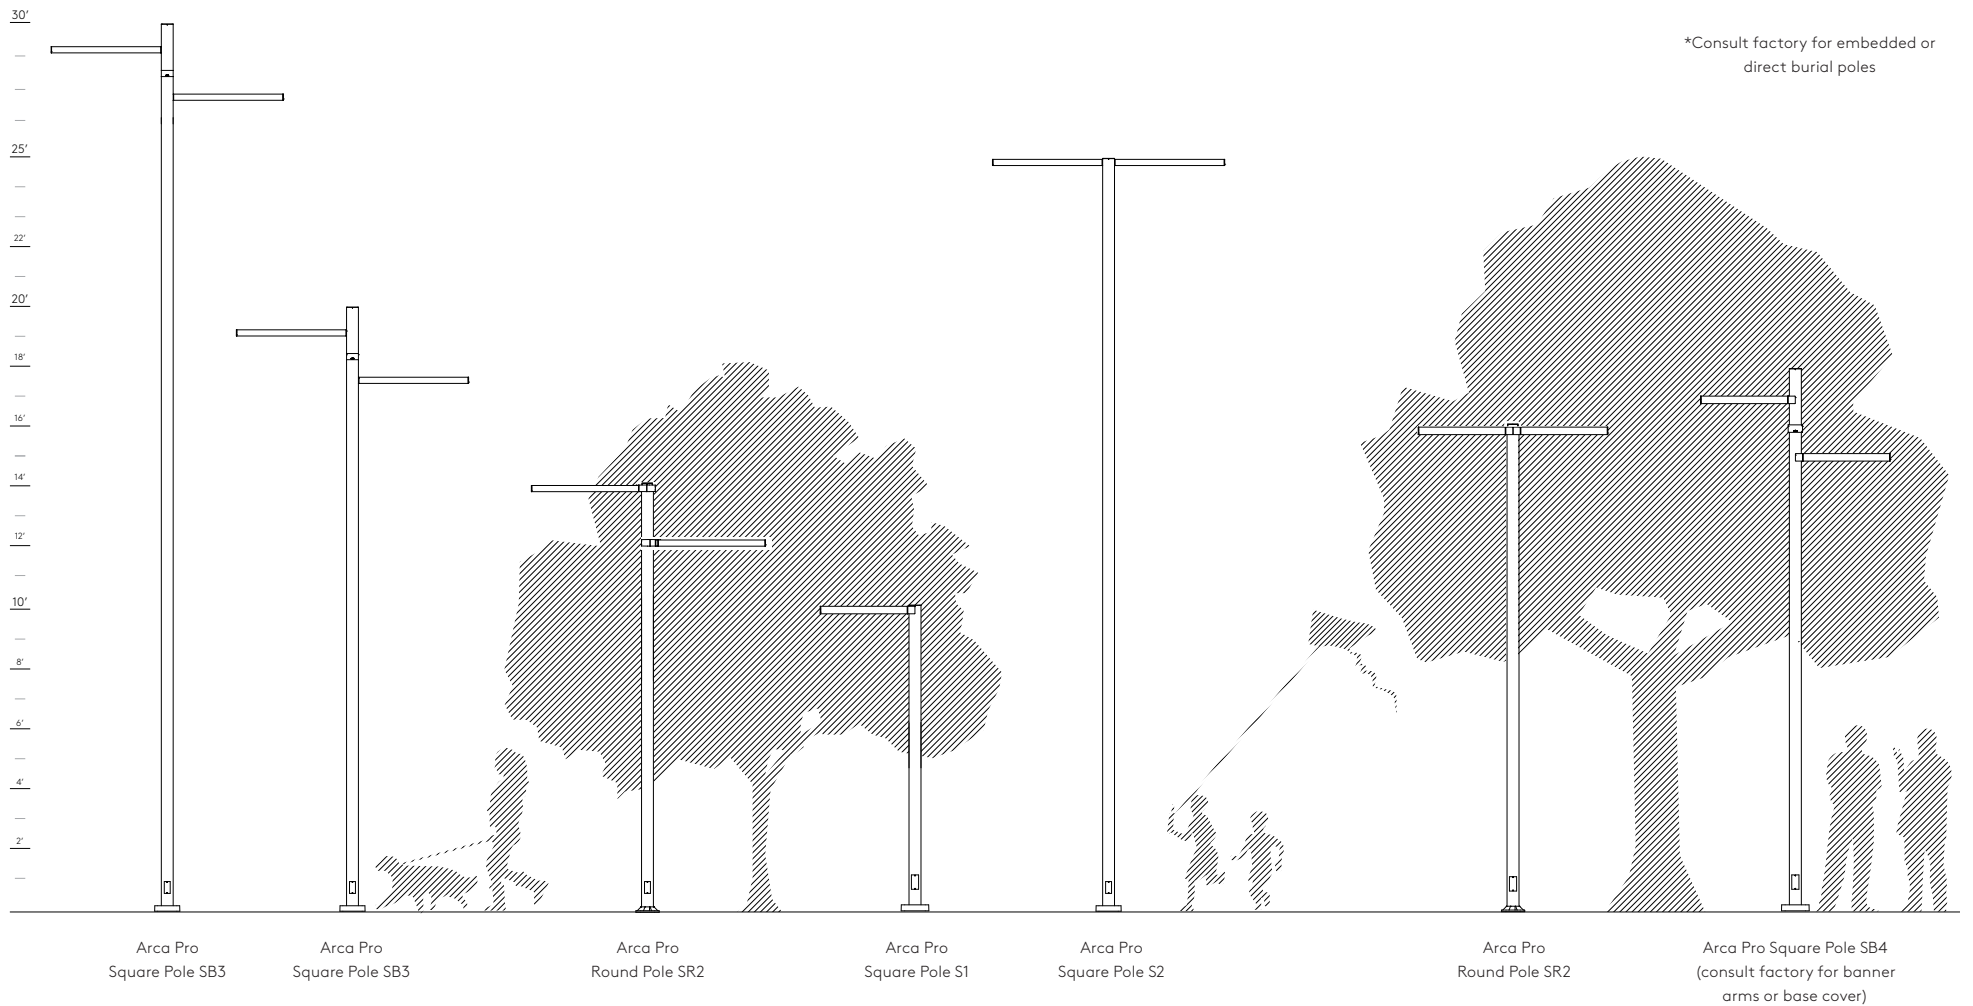

Arca Pro Family