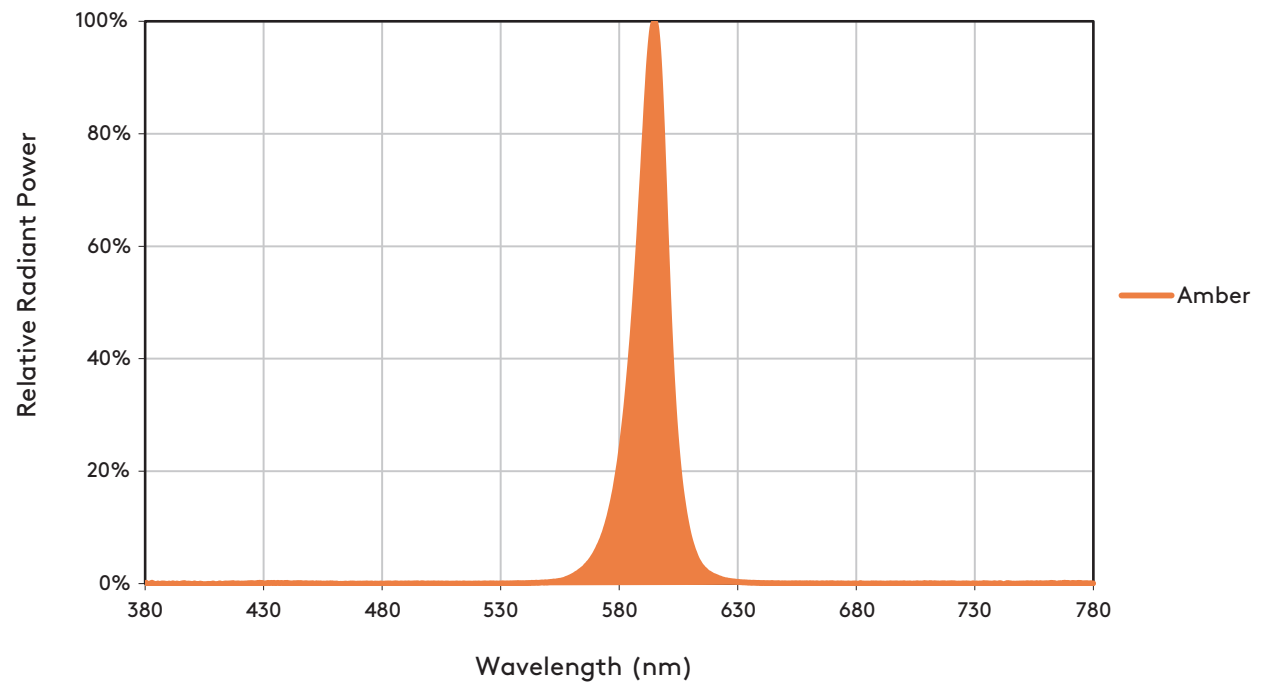

True amber

According to the Florida Fish and Wildlife Commission (FWC), turtle-friendly luminaires must limit short wavelength light under 560 nanometers (nm). True amber sources limit this short wavelength energy by producing more light above 560nm - a requirement for a long wavelength LED source. Using long wavelength light sources is less disruptive to marine turtles than white or multi-colored lights.

Amber Spectral Power Distribution