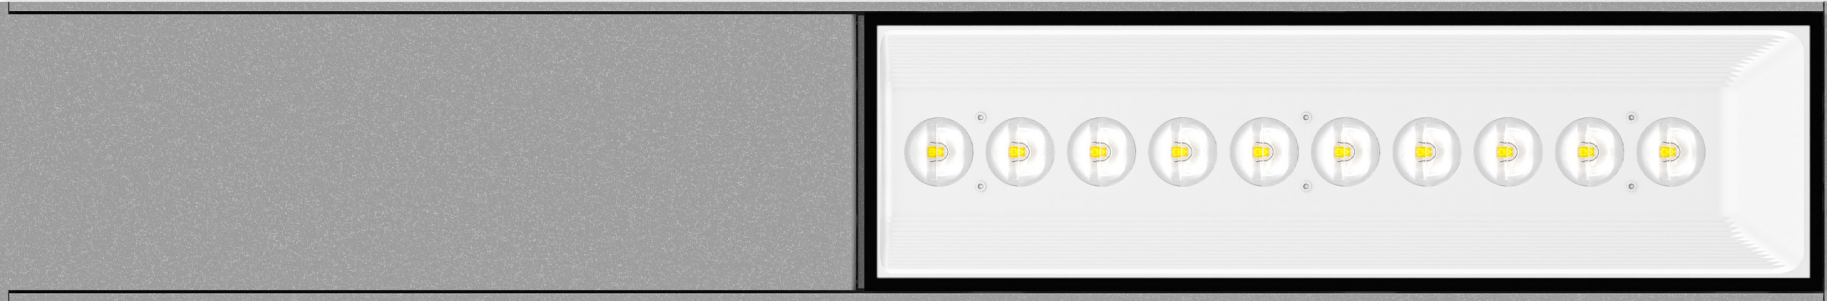

Optics

Gen 5 optics