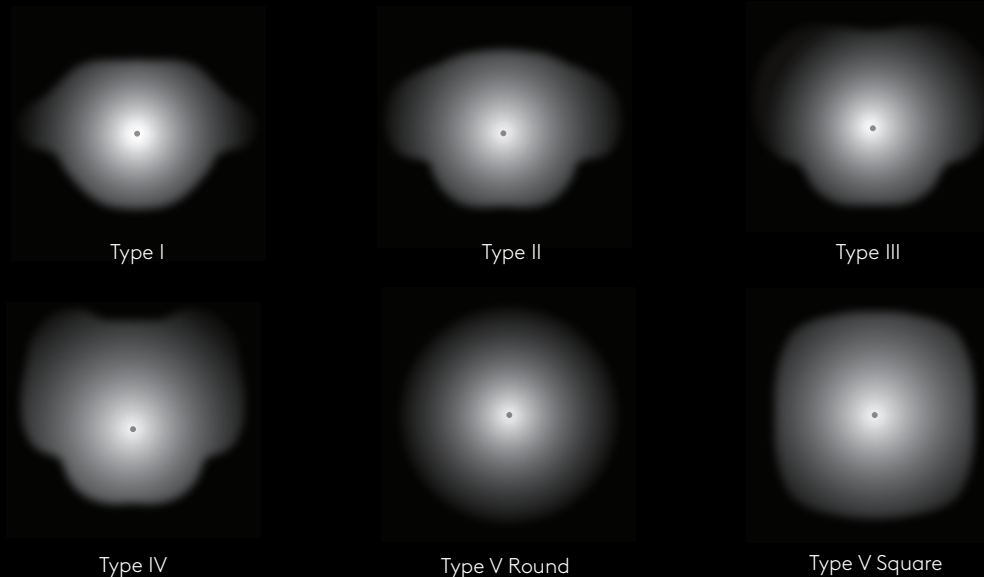

Masterful performance, premium quality lighting

The Selux Gen 5 lens is an optical advancement that allows for a full range of distributions with excellent visual comfort perfect for any designer needing improved visual guidance and precise placement of light. Unlike other optics, Gen5 is a proprietary design made of silicone, integrated into our existing and new exterior products to expand distribution options, increase lumen output, and provide a visual experience unique to

Selux. By keeping the vertical maximum intensity angle below 69° , Gen5 optics minimize brightness at critical viewing angles. In addition, Gen5 spreads brightness between LEDs which reduces contrast and increases the quality of the visual experience.

Standard Distributions