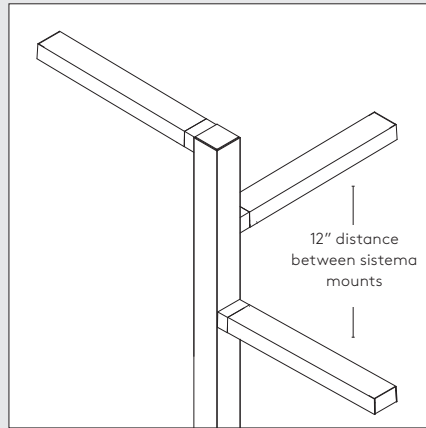

Arca Pro Family

Versatile mounting options

Arca Pro with Sistema configurations

Arca Pro Single

Arca Pro Double
(180°)

Arca Pro Double
(90°)

Arca Pro Double Sistema Mount

Arca Pro Triple Sistema Mount

Arca Pro Quadruple Sistema Mount

The versatility of the product family
makes it possible to achieve both practical and
atmospheric lighting scenarios

Arca Pro has a sleek geometric form that is available in a round or square pole, which gives it a modern feel. Options include one to four heads that can be mounted at varying levels with a 18 inch distance between each mount. This flexible arrangement of the luminaires gives the designer many different options. The simple contemporary lines will enhance any landscape design in locations such as pedestrian pathways, campuses, parking lots, side streets, or courtyards.