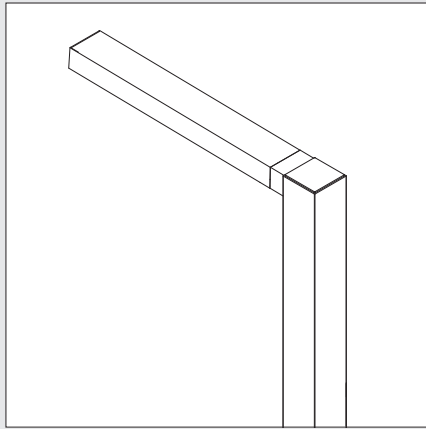

Versatile mounting options

Arca Pro with Sistema configurations

Arca Pro Single