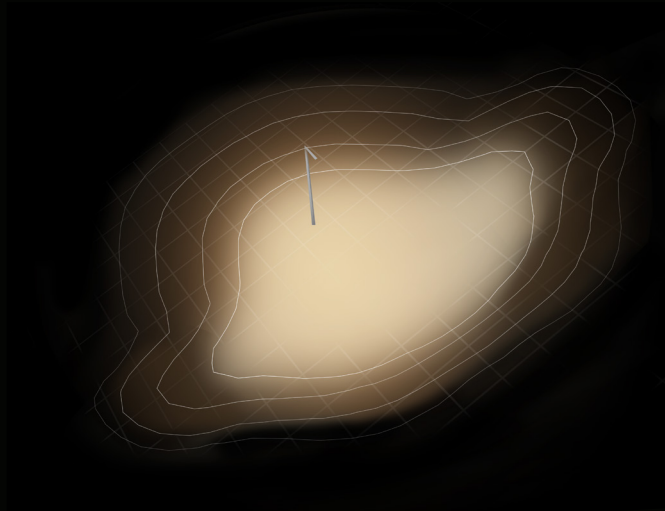

Arca Pro Quadruple Sistema Mount

The versatility of the product family
makes it possible to achieve both practical and
atmospheric lighting scenarios

Arca Pro has a sleek geometric form that is available in a round or square pole, which gives it a modern feel. Options include one to four heads that can be mounted at varying levels with a 18 inch distance between each mount. This flexible arrangement of the luminaires gives the designer many different options. The simple contemporary lines will enhance any landscape design in locations such as pedestrian pathways, campuses, parking lots, side streets, or courtyards.

Selux. By keeping the vertical maximum intensity angle below 69° , Gen5 optics minimize brightness at critical viewing angles. In addition, Gen5 spreads brightness between LEDs which reduces contrast and increases the quality of the visual experience.

Standard Distributions

Arca Pro with House Side Shield

Helps reduce spill light behind the pole and directs the light only where it is needed (Type I shown).

Arca Pro

Great for lighting walkways, paths, and sidewalks (Type I shown).