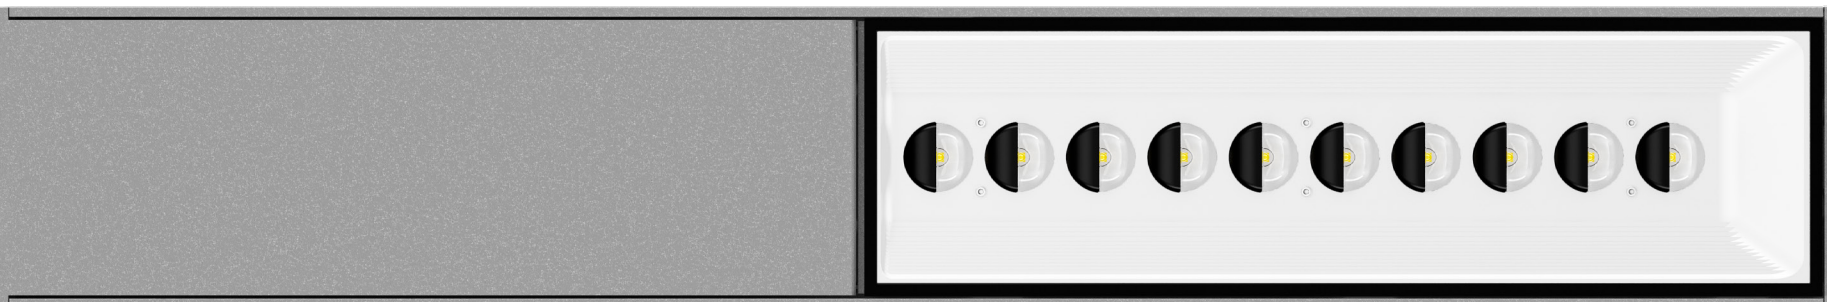

House side shield