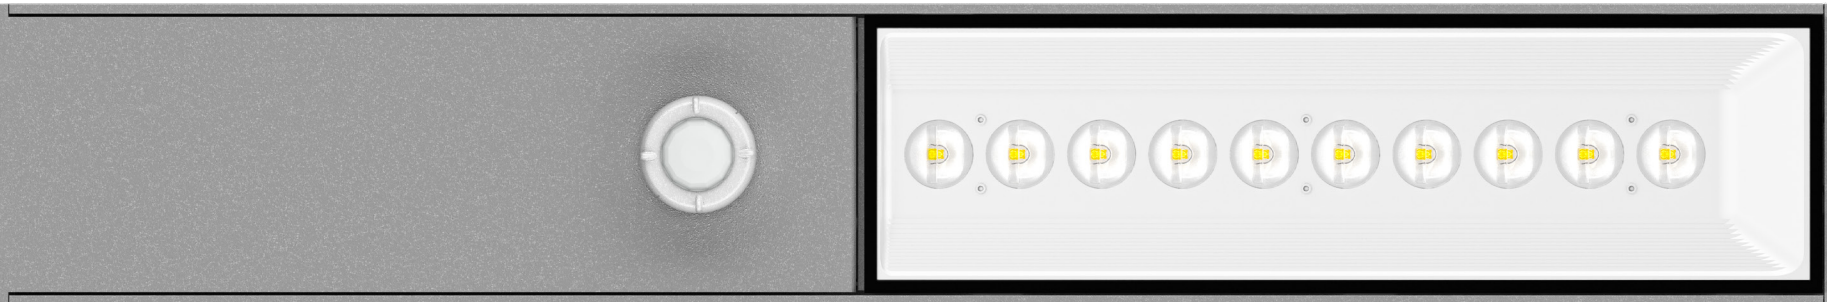

Integral motion sensor