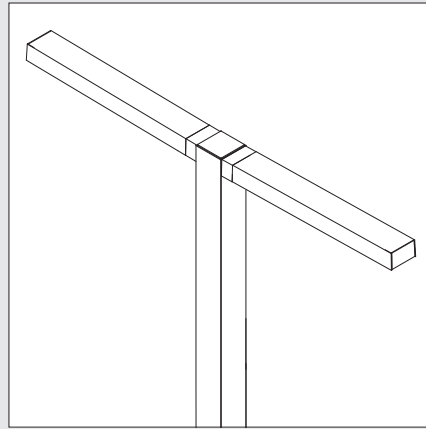

Arca Pro Family

Versatile mounting options

Arca Pro with Sistema configurations

Arca Pro Single

Arca Pro Double
(180°)

Arca Pro Double
(90°)

Arca Pro Double Sistema Mount

Arca Pro Triple Sistema Mount

Arca Pro Quadruple Sistema Mount

The versatility of the product family
makes it possible to achieve both practical and
atmospheric lighting scenarios

Arca Pro has a sleek geometric form that is available in a round or square pole, which gives it a modern feel. Options include one to four heads that can be mounted at varying levels with a 18 inch distance between each mount. This flexible arrangement of the luminaires gives the designer many different options. The simple contemporary lines will enhance any landscape design in locations such as pedestrian pathways, campuses, parking lots, side streets, or courtyards.