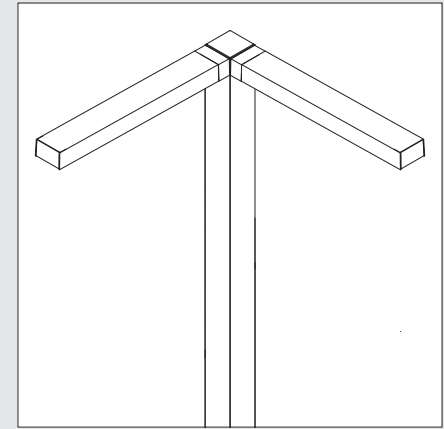

Arca Pro Family

Versatile mounting options

Arca Pro with Sistema configurations

Arca Pro Single

Arca Pro Double
(180°)

Arca Pro Double
(90°)

Arca Pro Double Sistema Mount

Arca Pro Triple Sistema Mount

Arca Pro Quadruple Sistema Mount

The versatility of the product family
makes it possible to achieve both practical and
atmospheric lighting scenarios

Arca Pro has a sleek geometric form that is available in a round or square pole, which gives it a modern feel. Options include one to four heads that can be mounted at varying levels with a 18 inch distance between each mount. This flexible arrangement of the luminaires gives the designer many different options. The simple contemporary lines will enhance any landscape design in locations such as pedestrian pathways, campuses, parking lots, side streets, or courtyards.