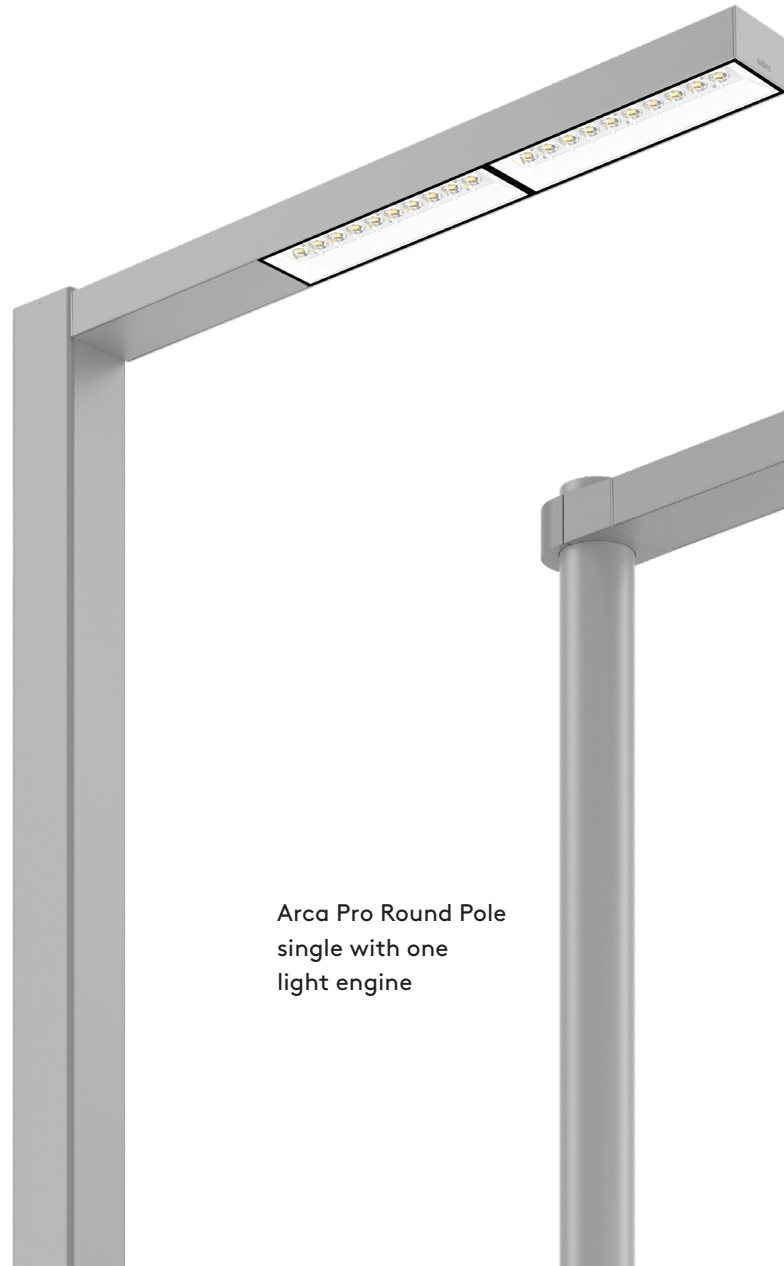

selux

A R C A
P R O

Application Guide

Product Specifications

Mounting:	Single · Double · Triple · Quad Arrangements
Light Engine:	Gen 5: Single or Double
Reflector	White baffled reflector
Optics	Type I · Type II · Type III · Type IV · Type V (round) Type V (square)
Pole Height:	Round Pole: 16ft - 25ft · Square Pole: 10ft - 30ft
CCT:	Amber · 2700K · 3000K · 3500K · 4000K · 5000K
Options:	Dimming 0-10V · Decorative Collar · Integral Motion Sensor · House Side Shield

Arca Pro Square Pole
Double with two light
engines

Flexibility

Arca Pro is available in single, double, triple, and quadruple pole configurations, with your choice of one or two light engines per luminaire. Two light engines provide maximum light output - up to 24,000 lumens - or use one light engine for intimate illumination. Mix and match quantity of light modules with mounting positions for truly customized lighting.

Arca Pro Square Pole single with two light engines

Arca Pro Round Pole single with one light engine

Arca Pro is an attractive product family
the form is able to blend harmoniously
into public spaces.

Arca Pro has a minimal form that doesn't take away from its surrounding environment. Premium quality and durable materials maintain a clean appearance over time.

Arca Pro Quadruple Sistema Mount

The versatility of the product family
makes it possible to achieve both practical and
atmospheric lighting scenarios

Arca Pro has a sleek geometric form that is available in a round or square pole, which gives it a modern feel. Options include one to four heads that can be mounted at varying levels with a 18 inch distance between each mount. This flexible arrangement of the luminaires gives the designer many different options. The simple contemporary lines will enhance any landscape design in locations such as pedestrian pathways, campuses, parking lots, side streets, or courtyards.