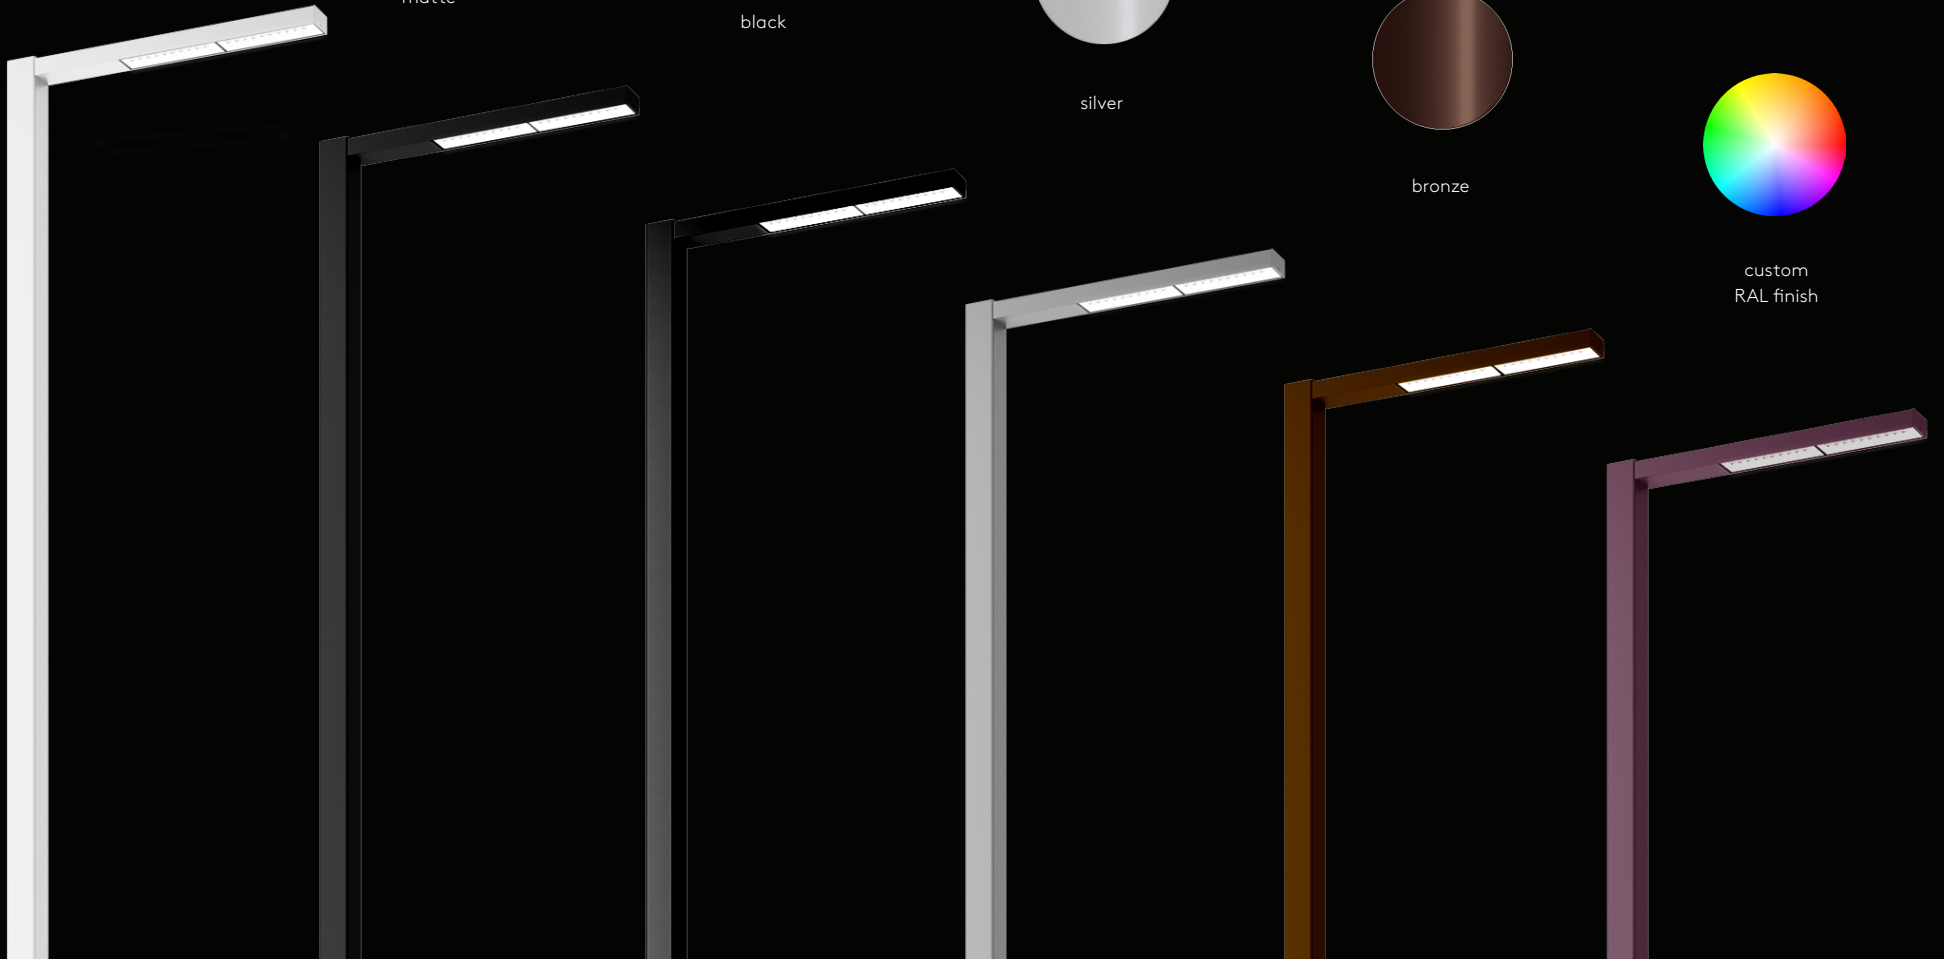

Selux Metal Finishes

black
semi-
matte