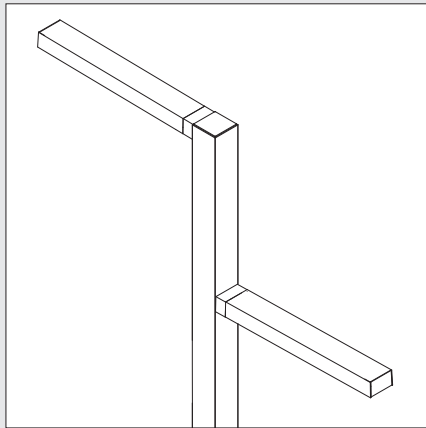

Arca Pro Family

Versatile mounting options

Arca Pro with Sistema configurations

Arca Pro Single

Arca Pro Double
(180°)

Arca Pro Double
(90°)

Arca Pro Double Sistema Mount

Arca Pro Triple Sistema Mount

Arca Pro Quadruple Sistema Mount

The versatility of the product family
makes it possible to achieve both practical and
atmospheric lighting scenarios

Arca Pro has a sleek geometric form that is available in a round or square pole, which gives it a modern feel. Options include one to four heads that can be mounted at varying levels with a 18 inch distance between each mount. This flexible arrangement of the luminaires gives the designer many different options. The simple contemporary lines will enhance any landscape design in locations such as pedestrian pathways, campuses, parking lots, side streets, or courtyards.